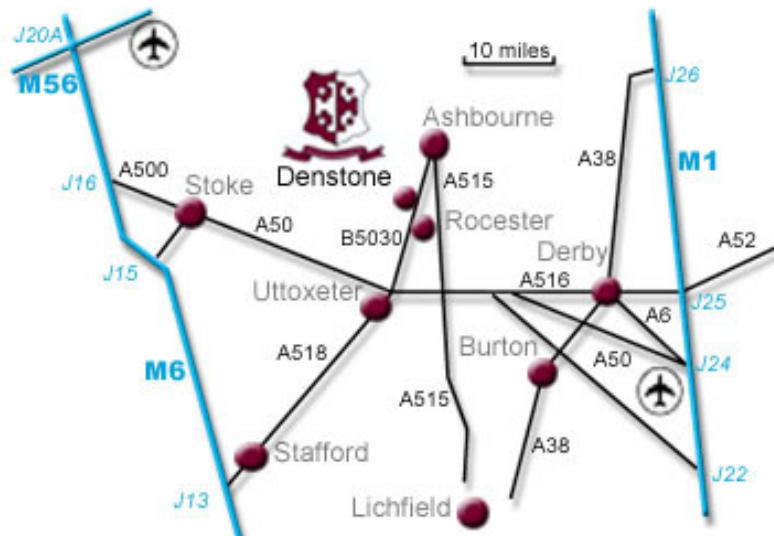

SOCCER SCHOOLS

HOW TO FIND DENSTONE COLLEGE

Train

The nearest main train stations are Derby and Stafford. The nearest local train station is Uttoxeter.

Address

Denstone College, College Road, Uttoxeter, Staffordshire, ST14 5HN.

Directions

From UTTOXETER:

Take the B5030 road towards Ashbourne and follow signs for Denstone. After approximately 1km turn left on to the B5031. Turn left after around 300m, signposted 'Denstone College'. Turn left again onto College Road after the post office.

For a more detailed map and directions see:

<http://maps.google.co.uk/maps?f=q&hl=en&geocode=&q=st145hn&ie=UTF8&ll=52.902276,-1.652069&spn=0.405886,0.878906&z=10&iwloc=addr>